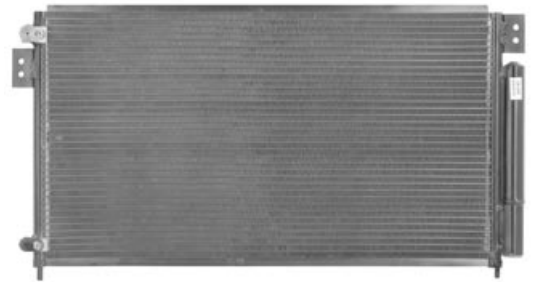

CN 5358

Alfa 156

OE # 60657491

Inlet
Pad
Outlet
Pad
Length
532mm
Height
398mm
Thickness
16mm

CN 5259

Honda Accord

4 cyl OE # 80110 SDE Q01

03 >

Inlet
Pad
Outlet
Pad
Length
6990mm
Height
382mm
Thickness
16mm

CN 5447

Audi 100

OE # 4AO 260 401AB

Inlet
Pad
Outlet
Pad
Length
590mm
Height
380mm
Thickness
16mm

LV 1018

**Louvre
Outlet Duct**

HC 0091

Holden Rodeo

94 >

EF 2529

Commodore VN-VR V6

Fan Shroud

OE # 92035532

RD 9586

Chrysler Neon

OE # 5015343

00

Inlet
Pad
Outlet
Pad
Height
135 mm
Dia.
70 mm

New micronAir® Cabin Filters

Make / Model Year From Particle Filter

Ford

Escape 2003 - CF 8001P

Mazda

Premacy 1999 - CF 8003P

Tribute 2003 - CF 8001P