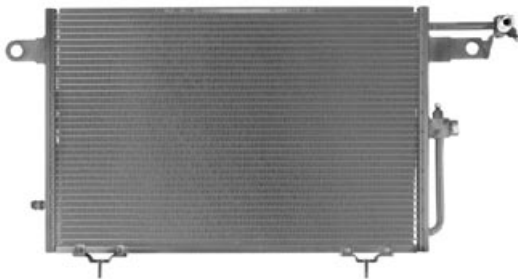

CN 5447

Audi 100

OE # 4AO 260 401AB

Inlet
Pad
Outlet
Pad
Length
590mm
Height
380mm
Thickness
16mm