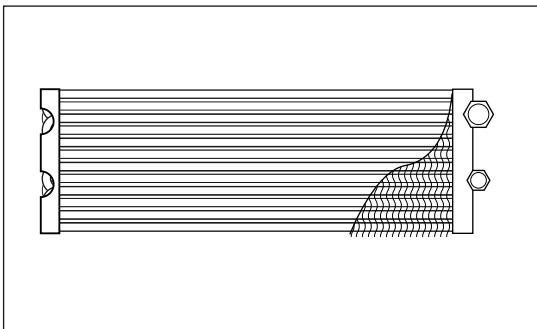

**21**

**Page 448 Revised size**

90°

Step Reduced Beadlock	Hose
SR 1821	#6
SR 1823	#10

**Page 316 Suits Formula King only**

**EV 2211 Suits Formula King**

O'ring

Inlet  
#8 MO  
Outlet  
#10 MIOR  
Length  
400mm  
Height  
108mm  
Thickness  
125mm

**Page 495 Revised Pic.**

**LV 0157 Outlet Type**  
Round

**Page 491 Correct Part #**

**Pulley Bearings**  
IP 9716 17mm centre  
IP 9717 20mm centre

**Revised Clutch Diameter. Page 84**

UP 150 *Ear Mount* (Replaces UP109, UPS109)