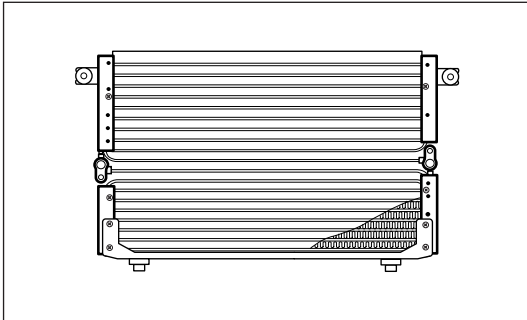

For orders, please contact your nearest Jayair Distributor

1.07

Pg. 207 Revised height measurement

CN 7009

Rodeo TF99

4/98 >

Inlet
Pad
Outlet
Pad
Length
605mm
Height
380mm
Thickness
22mm

Pg. 271 Revised width measurement

CN 4304

Mack CH

OE # 210 RD 510M

99 >

Inlet
8 MIOR
Outlet
6 MIOR
Length
790mm
Height
490mm
Thickness
28mm

Pg. 565 Revised picture

RD 3025

Ford Transit

OE# YC1H19E647BA

00 >

Inlet
Pad
Outlet
Pad
Height
245mm
Diameter
96mm
Features
**Pressure
Switch
& Valve**

Pg. 52 Description change

CP 9023

Vertical O'ring

SD508 with service ports

Pg. 246 Revised picture

CN 4075

Peugeot 306 XR/XT

6/93 > 4/97

OE# 645509/96 189 23980

OE# 70 362 26 405

Inlet
#8 FO
Outlet
Pad
Length
615mm
Height
343mm
Thickness
16mm

RD 0306

Pg. 581 Revised thread dimensions