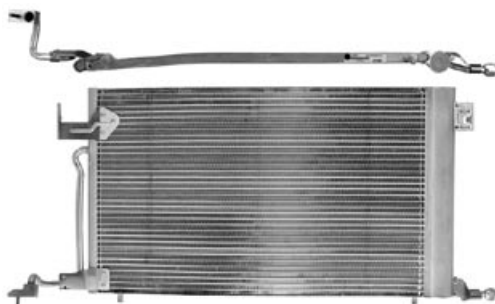

For orders, please contact your nearest Jayair Distributor

1.07

Pg. 207 Revised height measurement

CN 7009

Rodeo TF99

4/98 >

Inlet
Pad
Outlet
Pad
Length
605mm
Height
380mm
Thickness
22mm

Pg. 271 Revised width measurement

OE# YC1H19E647BA

00 >

Inlet
Pad
Outlet
Pad
Height
245mm
Diameter
96mm
Features
**Pressure
Switch
& Valve**

Pg. 52 Description change

CP 9023

Vertical O'ring

SD508 with service ports

Pg. 246 Revised picture

CN 4075

Peugeot 306 XR/XT

6/93 > 4/97

OE# 645509/96 189 23980

OE# 70 362 26 405

Inlet
#8 FO
Outlet
Pad
Length
615mm
Height
343mm
Thickness
16mm

RD 0306

Pg. 581 Revised thread dimensions

RD 6627

121, Metro

Inlet
3/8" MIOR
Outlet
3/8" MIOR
Height
170 mm
Dia.
60 mm
Features
**Pressure
Switch**