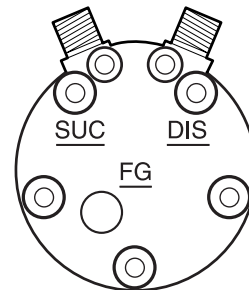

For orders, please contact your nearest Jayair Distributor

1.07

Pg. 207 Revised height measurement

CN 7009

Rodeo TF99

4/98 >

Inlet
Pad
Outlet
Pad
Length
605mm
Height
380mm
Thickness
22mm

Pg. 271 Revised width measurement

OE# YC1H19E647BA

00 >

Inlet
Pad
Outlet
Pad
Height
245mm
Diameter
96mm
Features
**Pressure
Switch
& Valve**

Pg. 52 Description change

CP 9023

Vertical O'ring

SD508 with service ports

Pg. 246 Revised picture

CN 4075

Peugeot 306 XR/XT

6/93 > 4/97

OE# 645509/96 189 23980

OE# 70 362 26 405

Inlet
#8 FO
Outlet
Pad
Length
615mm
Height
343mm
Thickness
16mm

RD 0306

Pg. 581 Revised thread dimensions

RD 6627

121, Metro

Inlet
3/8" MIOR
Outlet
3/8" MIOR
Height
170 mm
Dia.
60 mm
Features
**Pressure
Switch**